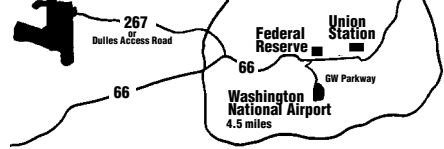

Approximate Distances to Three Major Airports

Washington Dulles International Airport
27 miles

Capital Beltway
495

Baltimore Washington International Airport
31 miles

Washington National Airport
4.5 miles

M Metro subway stop.

■ Board buildings.