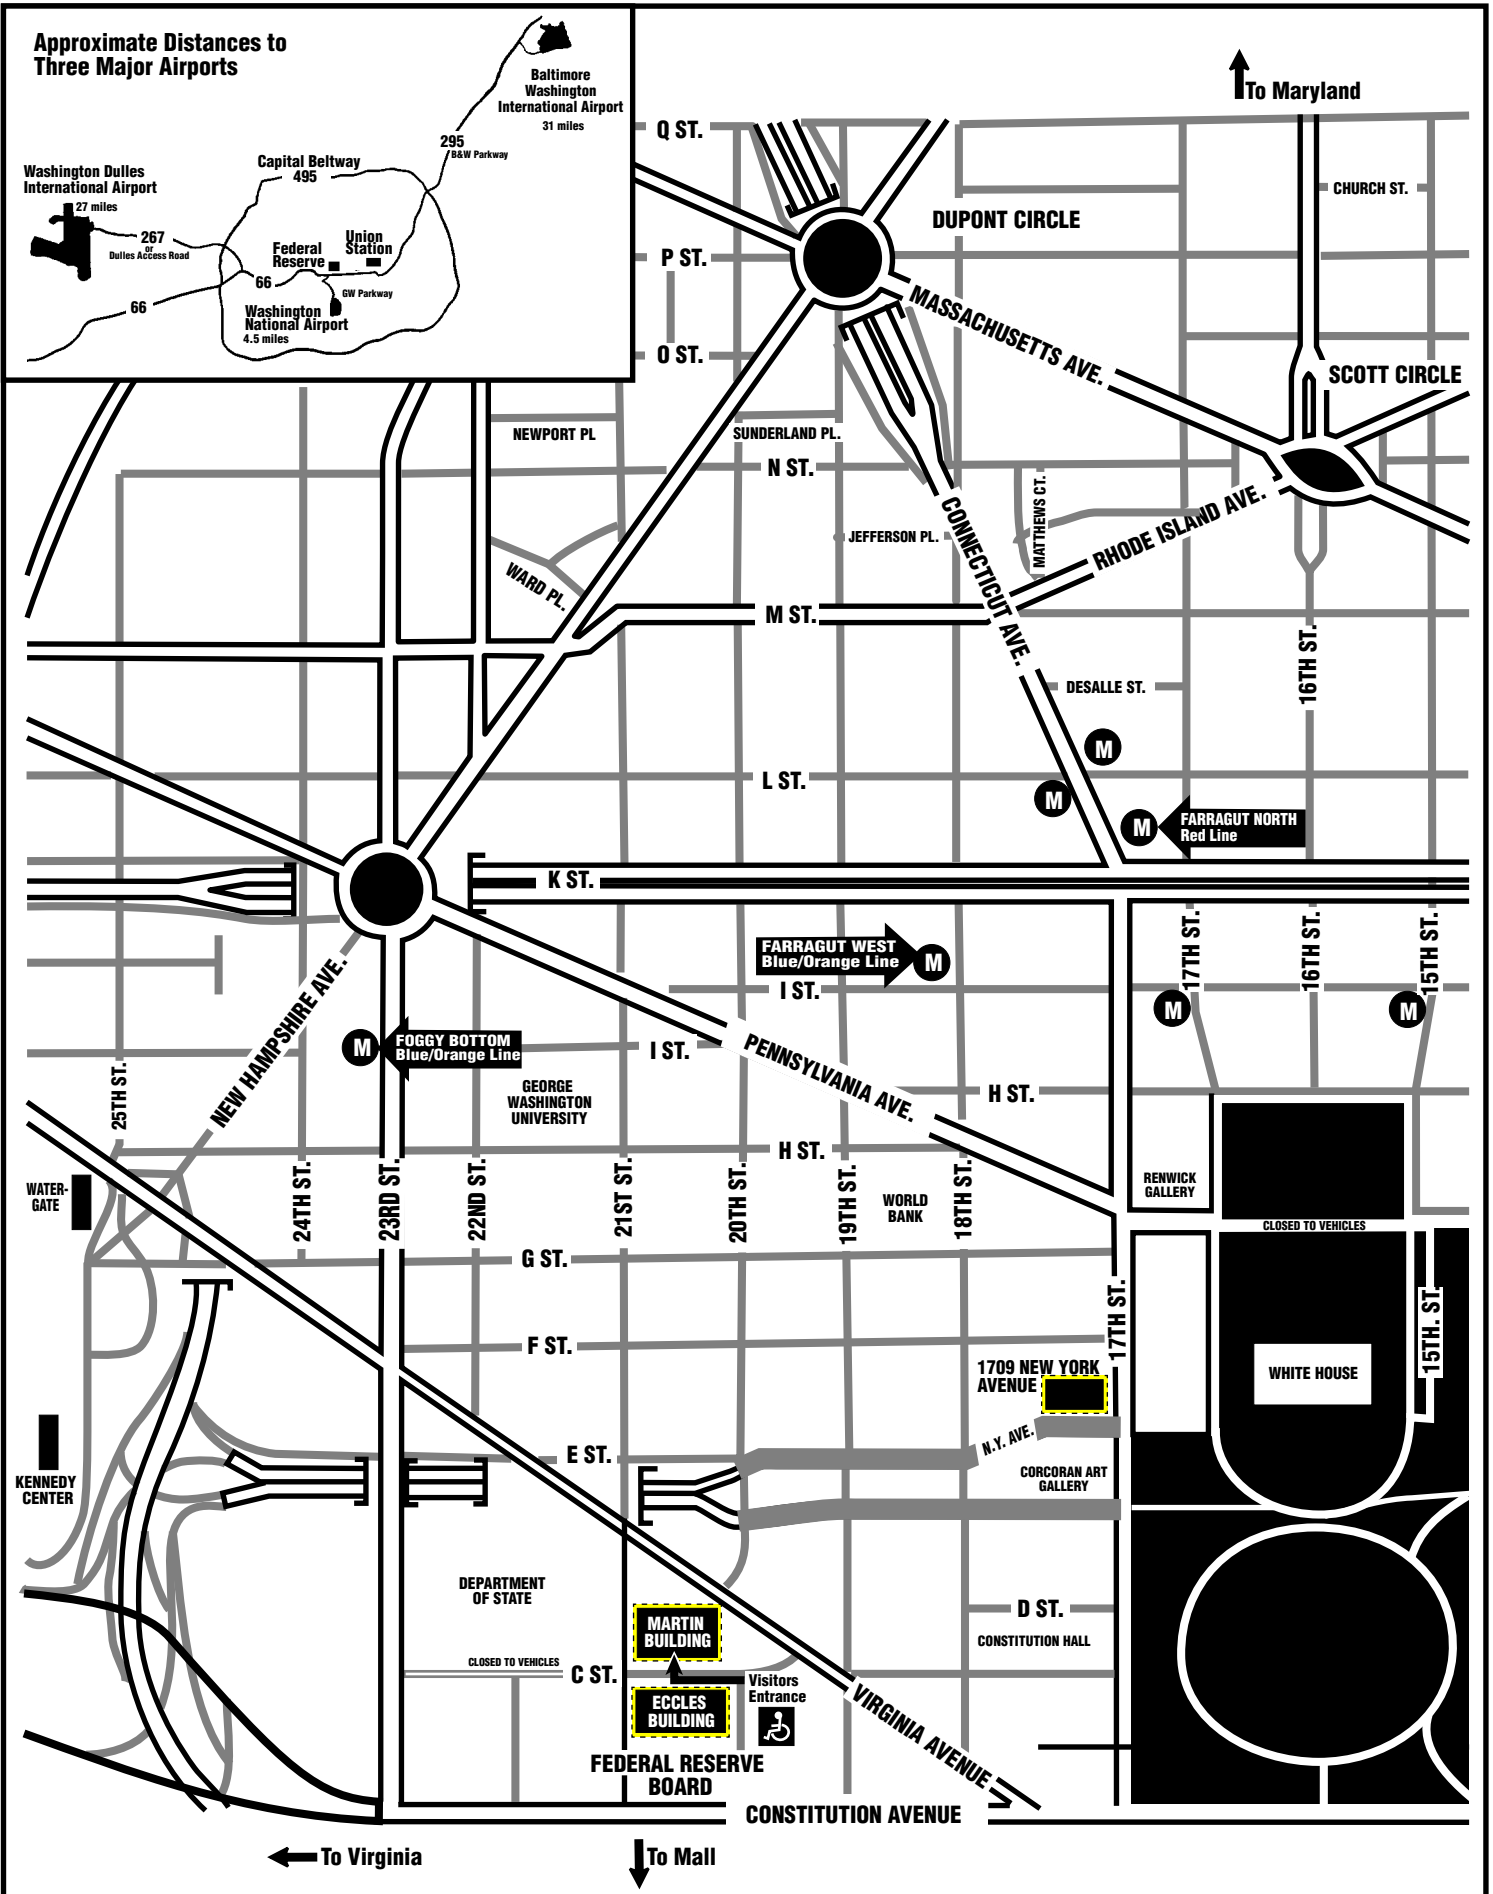

Approximate Distances to Three Major Airports

Washington Dulles International Airport
27 miles

Capital Beltway
495

Baltimore Washington International Airport
31 miles

Washington National Airport
4.5 miles

M Metro subway stop.

■ Board buildings.